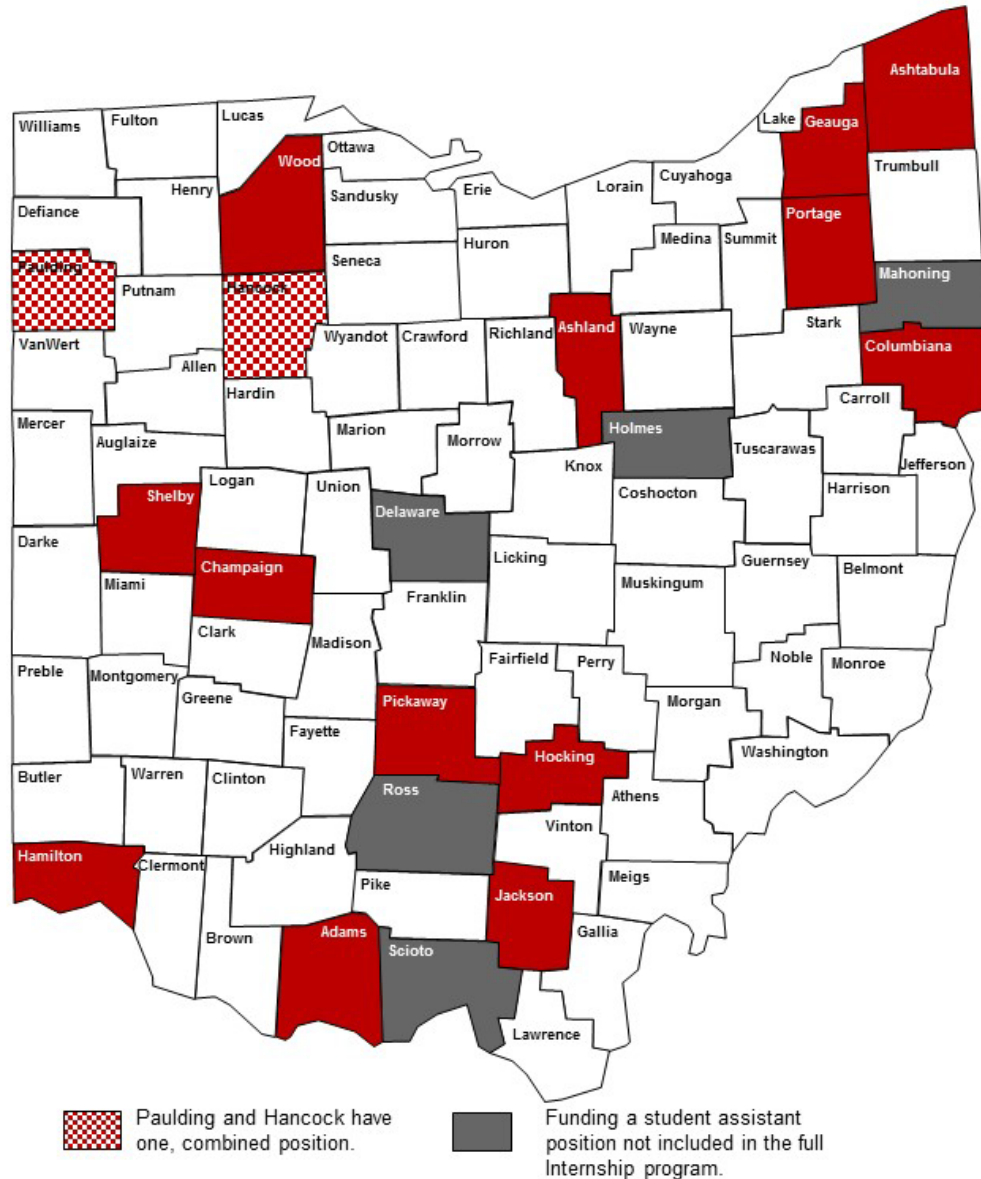

# 2019 Ohio State University Extension Internship Program Map

**THE OHIO STATE UNIVERSITY**

COLLEGE OF FOOD, AGRICULTURAL,  
AND ENVIRONMENTAL SCIENCES

[lod.cfaes.ohio-state.edu/](http://lod.cfaes.ohio-state.edu/)

CFAES provides research and related educational programs to clientele on a nondiscriminatory basis. For more information, visit [cfaesdiversity.osu.edu](http://cfaesdiversity.osu.edu). For an accessible format of this publication, visit [cfaes.osu.edu/accessibility](http://cfaes.osu.edu/accessibility).